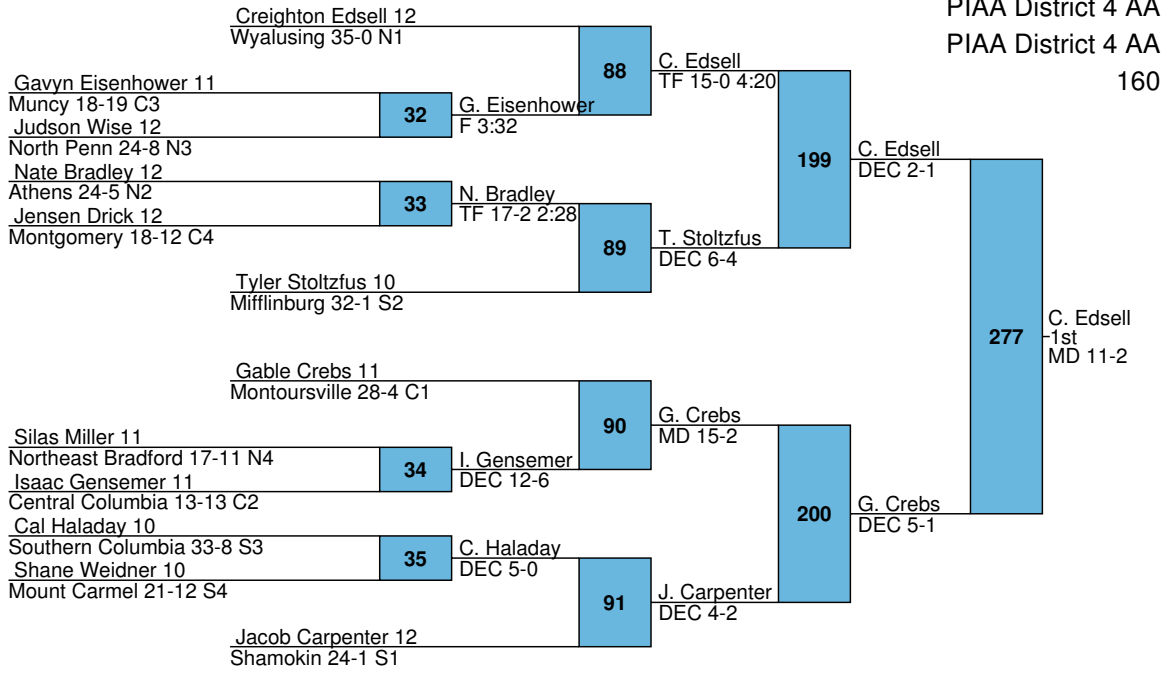

L231 C. Reed DEC 8-5
 L232 D. Pietkiewicz MD 10-2
264 D. Pietkiewicz 5th DEC 2-1

PIAA District 4 AA

PIAA District 4 AA

138

PIAA District 4 AA

PIAA District 4 AA

145

PIAA District 4 AA

PIAA District 4 AA

160

N. Bradley
3rd
DEC 8-3

PIAA District 4 AA

PIAA District 4 AA

170

PIAA District 4 AA

PIAA District 4 AA