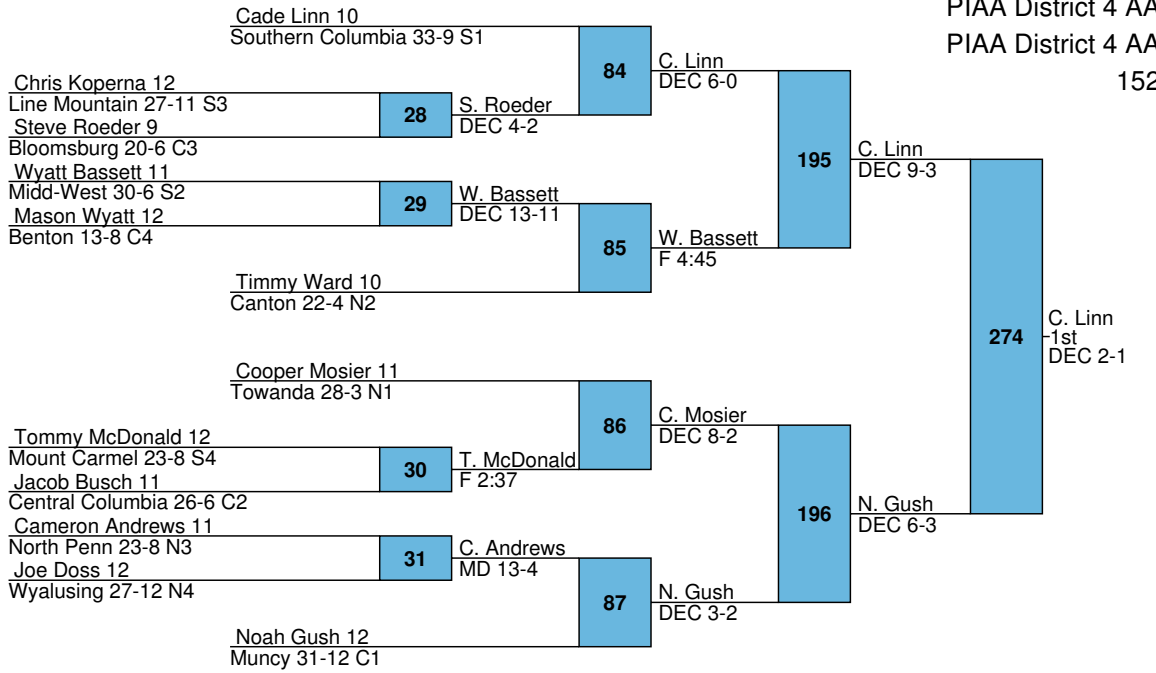

L231 C. Reed DEC 8-5
 L232 D. Pietkiewicz MD 10-2
264 D. Pietkiewicz 5th DEC 2-1

PIAA District 4 AA

PIAA District 4 AA

138

PIAA District 4 AA

PIAA District 4 AA

145

PIAA District 4 AA

PIAA District 4 AA

160

N. Bradley
3rd
DEC 8-3

PIAA District 4 AA

PIAA District 4 AA

170

PIAA District 4 AA

PIAA District 4 AA