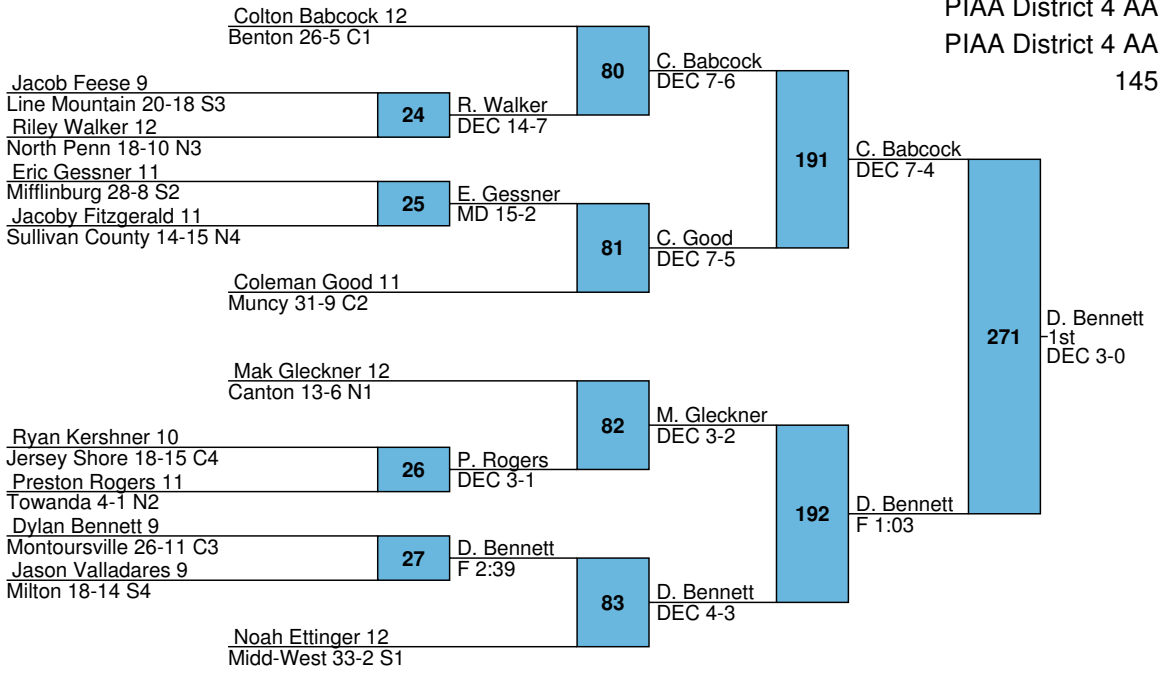

L231 C. Reed DEC 8-5
 L232 D. Pietkiewicz MD 10-2
264 D. Pietkiewicz 5th DEC 2-1

PIAA District 4 AA

PIAA District 4 AA

138

PIAA District 4 AA

PIAA District 4 AA

145

PIAA District 4 AA

PIAA District 4 AA

160

N. Bradley
3rd
DEC 8-3

PIAA District 4 AA

PIAA District 4 AA

170

PIAA District 4 AA

PIAA District 4 AA